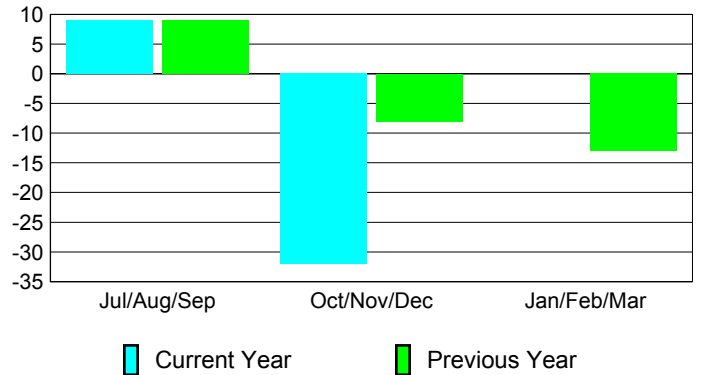

Gender Comparison 2012-2013

Jan/Feb/Mar

Male

Female