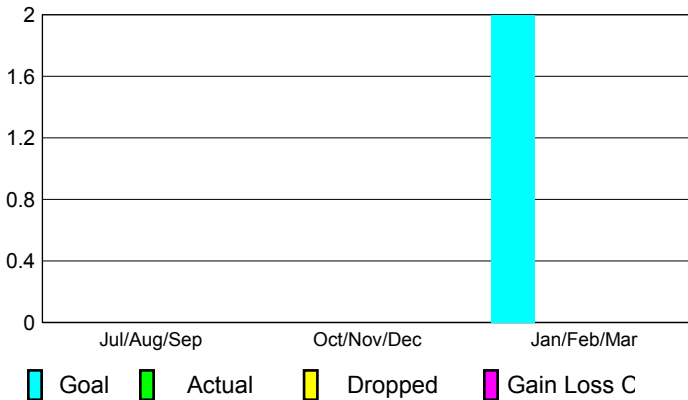

## CLUBS

Club Results  
2012-2013

Clubs  
2011-2012

Month	New Club Goal	Actual New Clubs	Actual Dropped Clubs	Gain/Loss of Clubs	Gain/Loss of Clubs
Jul/Aug/Sep	0	0	0	0	0
Oct/Nov/Dec	0	0	0	0	0
Jan/Feb/Mar	2				0
<b>Totals</b>	<b>2</b>	<b>0</b>	<b>0</b>	<b>0</b>	<b>0</b>

### Club Results 2012-2013

Goal, New, Dropped, Gain/Loss