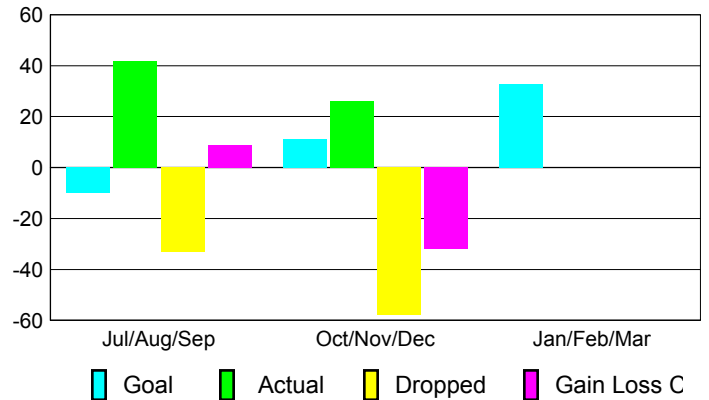

### YTD Status Quo Clubs 2012-2013

Status Quo Clubs Compared to Status Quo Members

## MEMBERSHIP

Membership Results  
2012-2013

Membership  
2011-2012

Month	Net Memb Goal	Actual New Memb	Actual Dropped Memb	Gain/Loss of Memb	Gain/Loss of Memb
Jul/Aug/Sep	-10	42	-33	9	9
Oct/Nov/Dec	11	26	-58	-32	-8
Jan/Feb/Mar	33				-13
<b>Totals</b>	<b>34</b>	<b>68</b>	<b>-91</b>	<b>-23</b>	<b>-12</b>

### Membership Results 2012-2013

Goal, New, Dropped, Gain/Loss

### Comparison of Membership Gain/Loss

Current Year Compared to the Previous Year